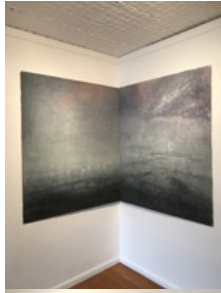

**Montserrat Daubón**  
**Landscapes on paper**

*FreeFall* (Diptych), 2015  
watercolor on arches paper  
60 ¼ x 102 ½ in.  
[153 x 260.4 cms]  
\$8,000

*Pause*, 2015  
watercolor on arches paper  
51 x 75 in.  
[129.5 x 190.5 cms]  
\$5,500

*Bleak Mesa*, 2010  
watercolor on khadi paper  
9 x 12 ¼ in.  
[22.9 x 31.1 cms]  
\$300

*Firecloud*, 2018  
watercolor and gouache on  
arches paper  
6 x 4 ½ in.  
[15.2 x 11.4 cms]  
\$150

*Fluid Mesa*, 2010  
watercolor on yupo  
11 x 14 in.  
[28 x 35.6 cms]  
\$450