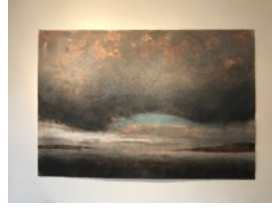

**Montserrat Daubón**  
**Landscapes on paper**

*FreeFall* (Diptych), 2015  
watercolor on arches paper  
60 ¼ x 102 ½ in.  
[153 x 260.4 cms]  
\$8,000

*Pause*, 2015  
watercolor on arches paper  
51 x 75 in.  
[129.5 x 190.5 cms]  
\$5,500

*Storm'N'Sea*, 2015  
watercolor on arches paper  
24 x 51 ¼ in.  
[61 x 130.2 cms]  
\$2,000

*Winter Stasis*, 2016  
watercolor on arches paper  
33 ½ x 44 ¾ in.  
[85.1 x 113.7 cms]  
\$2,500

*Airplane cloud*, 2014  
watercolor on yupo  
11 x 14 in.  
[28 x 35.6 cms]  
\$450