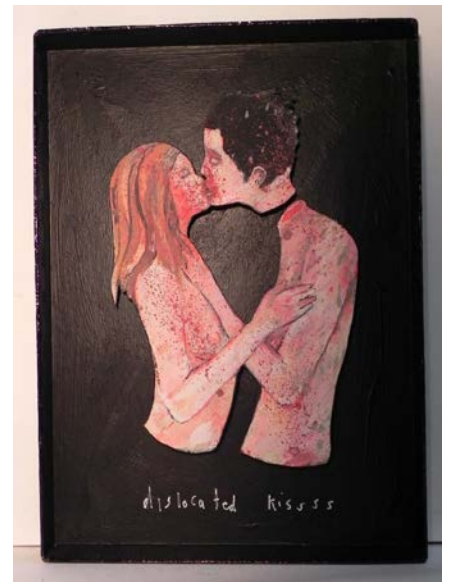

Temporary Exhibition:

Gitler & _____ presents Kristian Glynn

Release date: November 26, 2012

Gitler & _____ is pleased to present an exhibition of Kristian Glynn's work, the artist's first major solo show and the gallery's inaugural event of the season. The Australian-born Glynn (b. 1978) began experimenting with cardboard boxes in 2006 and this exhibition features his work created between 2010-2012 while living in Osaka, Japan.

Manipulating paper, glue, and cigarette filters into three-dimensional artworks, Glynn scratches at the fantasy beneath the mundane, whispering stories through characters carved out of paper. Each work acts as a set piece, lit with text and animated by personalities that stand in shadowed relief to their recycled surroundings.

Toying with ideas of child's play and composition, fixed and dynamic purpose, Glynn invites the viewer into an alternative universe, ambiguously inspired by familiar comics, movies, and personalities. Taken individually or together, the creations reflect a sense of wonder and amusement, smiling at contemporary art conventions while taking a back road through them.